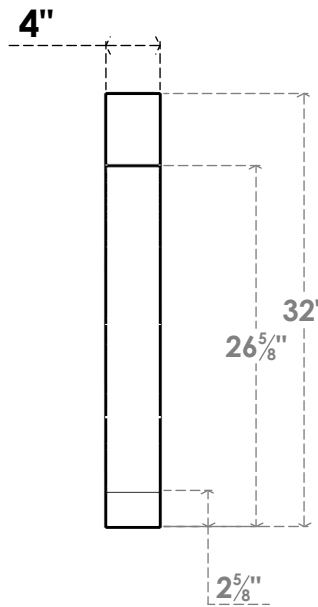

ITEM NUMBER: BRCPC040X20000X32000IMP

4"W X 20"D X 32"H IMPERIAL ARCHITECTURAL GRADE PVC CLOSED KNEE BRACE

SIDE PROFILE

FRONT PROFILE

ISOMETRIC

EKENA MILLWORK
2300 WEST MAIN ST.
CLARKSVILLE, TX 75426
TOLL FREE: 866-607-0453
WWW.EKENAMILLWORK.COM

NOTES

1. INSTALLATION TO BE COMPLETED IN ACCORDANCE WITH MANUFACTURER'S SPECIFICATIONS.
2. DRAWING MAY NOT BE TO SCALE
3. THIS DRAWING IS INTENDED FOR DESIGN AND PLANNING PURPOSES ONLY.
4. ALL INFORMATION CONTAINED HEREIN WAS CURRENT AT THE TIME OF DEVELOPMENT BUT MUST BE REVIEWED AND APPROVED BY THE PRODUCT MANUFACTURER TO BE CONSIDERED ACCURATE.
5. ARCHITECTURAL GRADE PVC PRODUCTS ARE MADE FROM EXPANDED CELLULAR PVC AND COME NATURALLY WHITE BUT MAY BE PAINTED