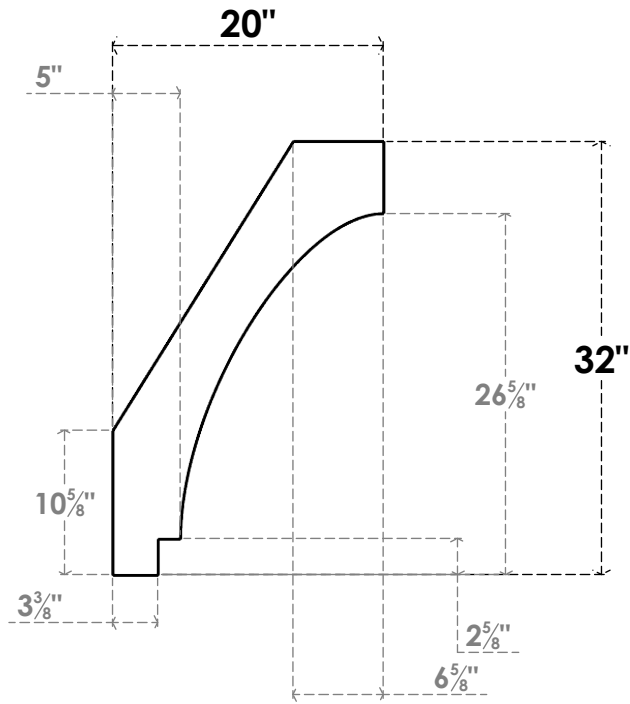

ITEM NUMBER: BRCPC040X20000X32000IMP

4"W X 20"D X 32"H IMPERIAL ARCHITECTURAL GRADE PVC CLOSED KNEE BRACE

SIDE PROFILE

FRONT PROFILE

ISOMETRIC

EKENA MILLWORK
2300 WEST MAIN ST.
CLARKSVILLE, TX 75426
TOLL FREE: 866-607-0453
WWW.EKENAMILLWORK.COM

NOTES

1. INSTALLATION TO BE COMPLETED IN ACCORDANCE WITH MANUFACTURER'S SPECIFICATIONS.
2. DRAWING MAY NOT BE TO SCALE
3. THIS DRAWING IS INTENDED FOR DESIGN AND PLANNING PURPOSES ONLY.
4. ALL INFORMATION CONTAINED HEREIN WAS CURRENT AT THE TIME OF DEVELOPMENT BUT MUST BE REVIEWED AND APPROVED BY THE PRODUCT MANUFACTURER TO BE CONSIDERED ACCURATE.
5. ARCHITECTURAL GRADE PVC PRODUCTS ARE MADE FROM EXPANDED CELLULAR PVC AND COME NATURALLY WHITE BUT MAY BE PAINTED